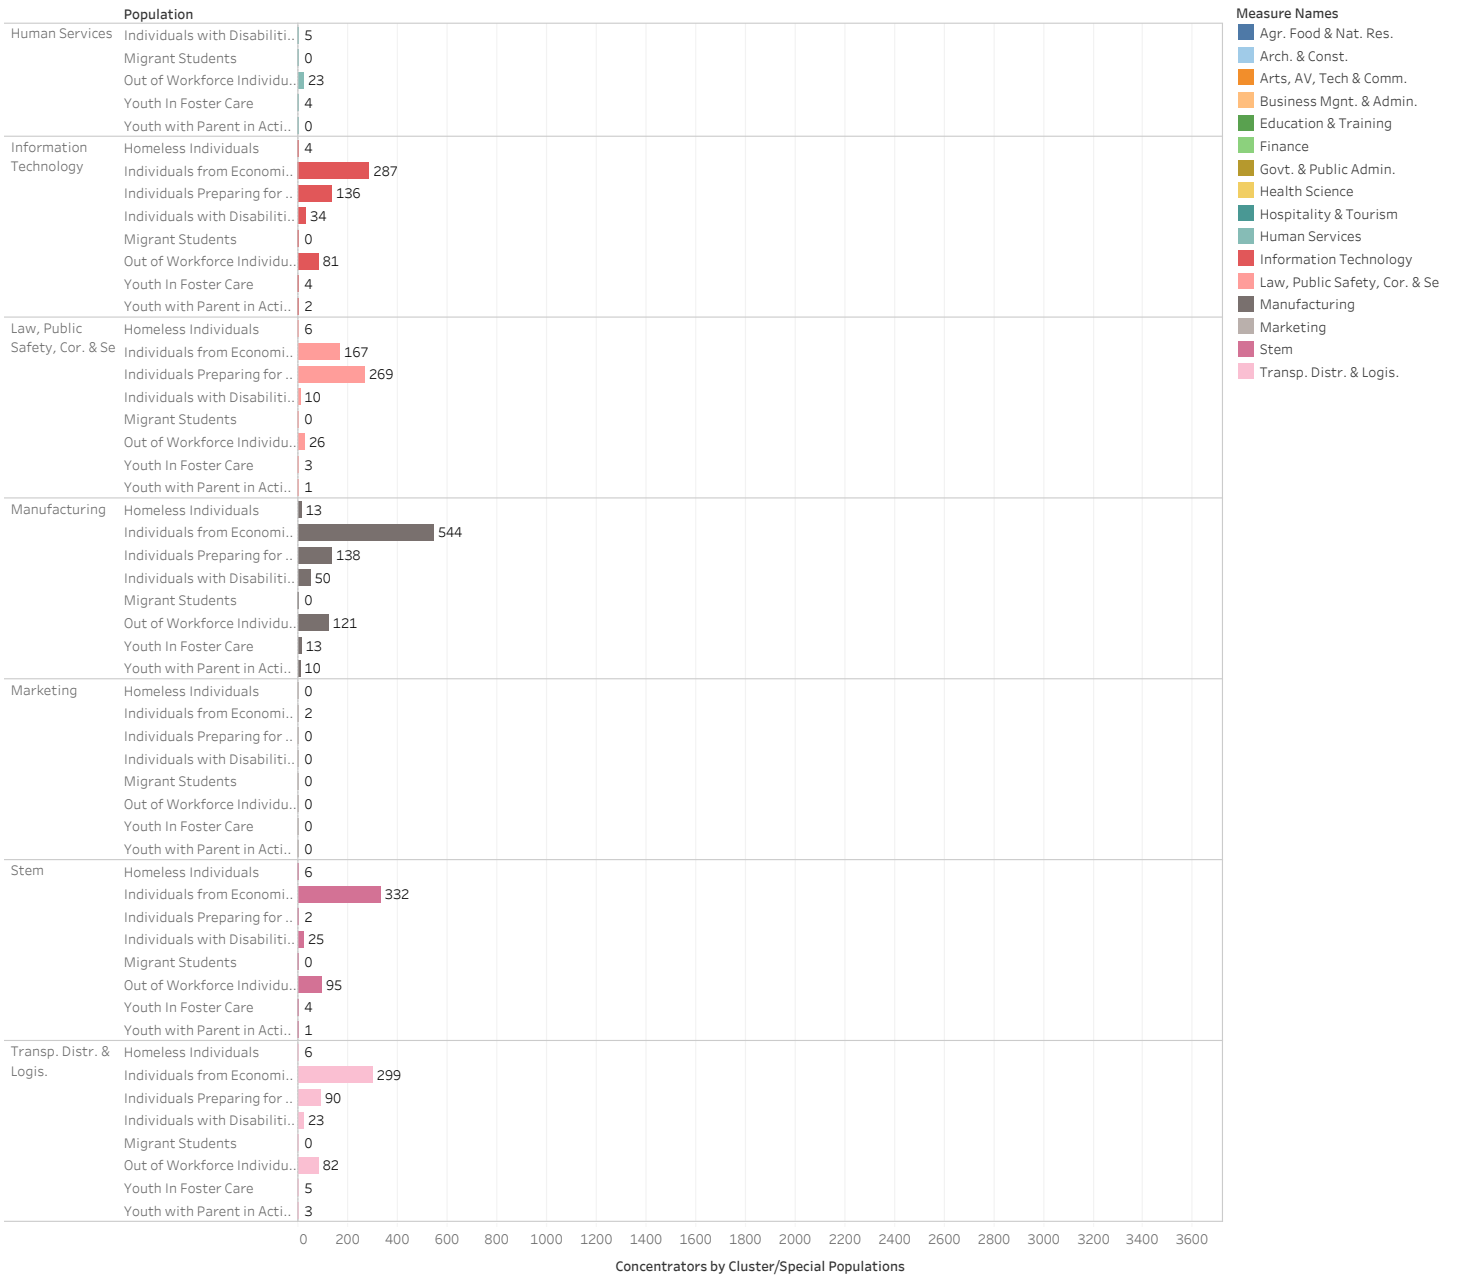

Program Year 2021 Cohort  
Arkansas Concentrators

**Concentrator**

A student that has declared intent in a CTE program of study and has earned 12 credit hours or has completed a program that requires less than 12 hours.