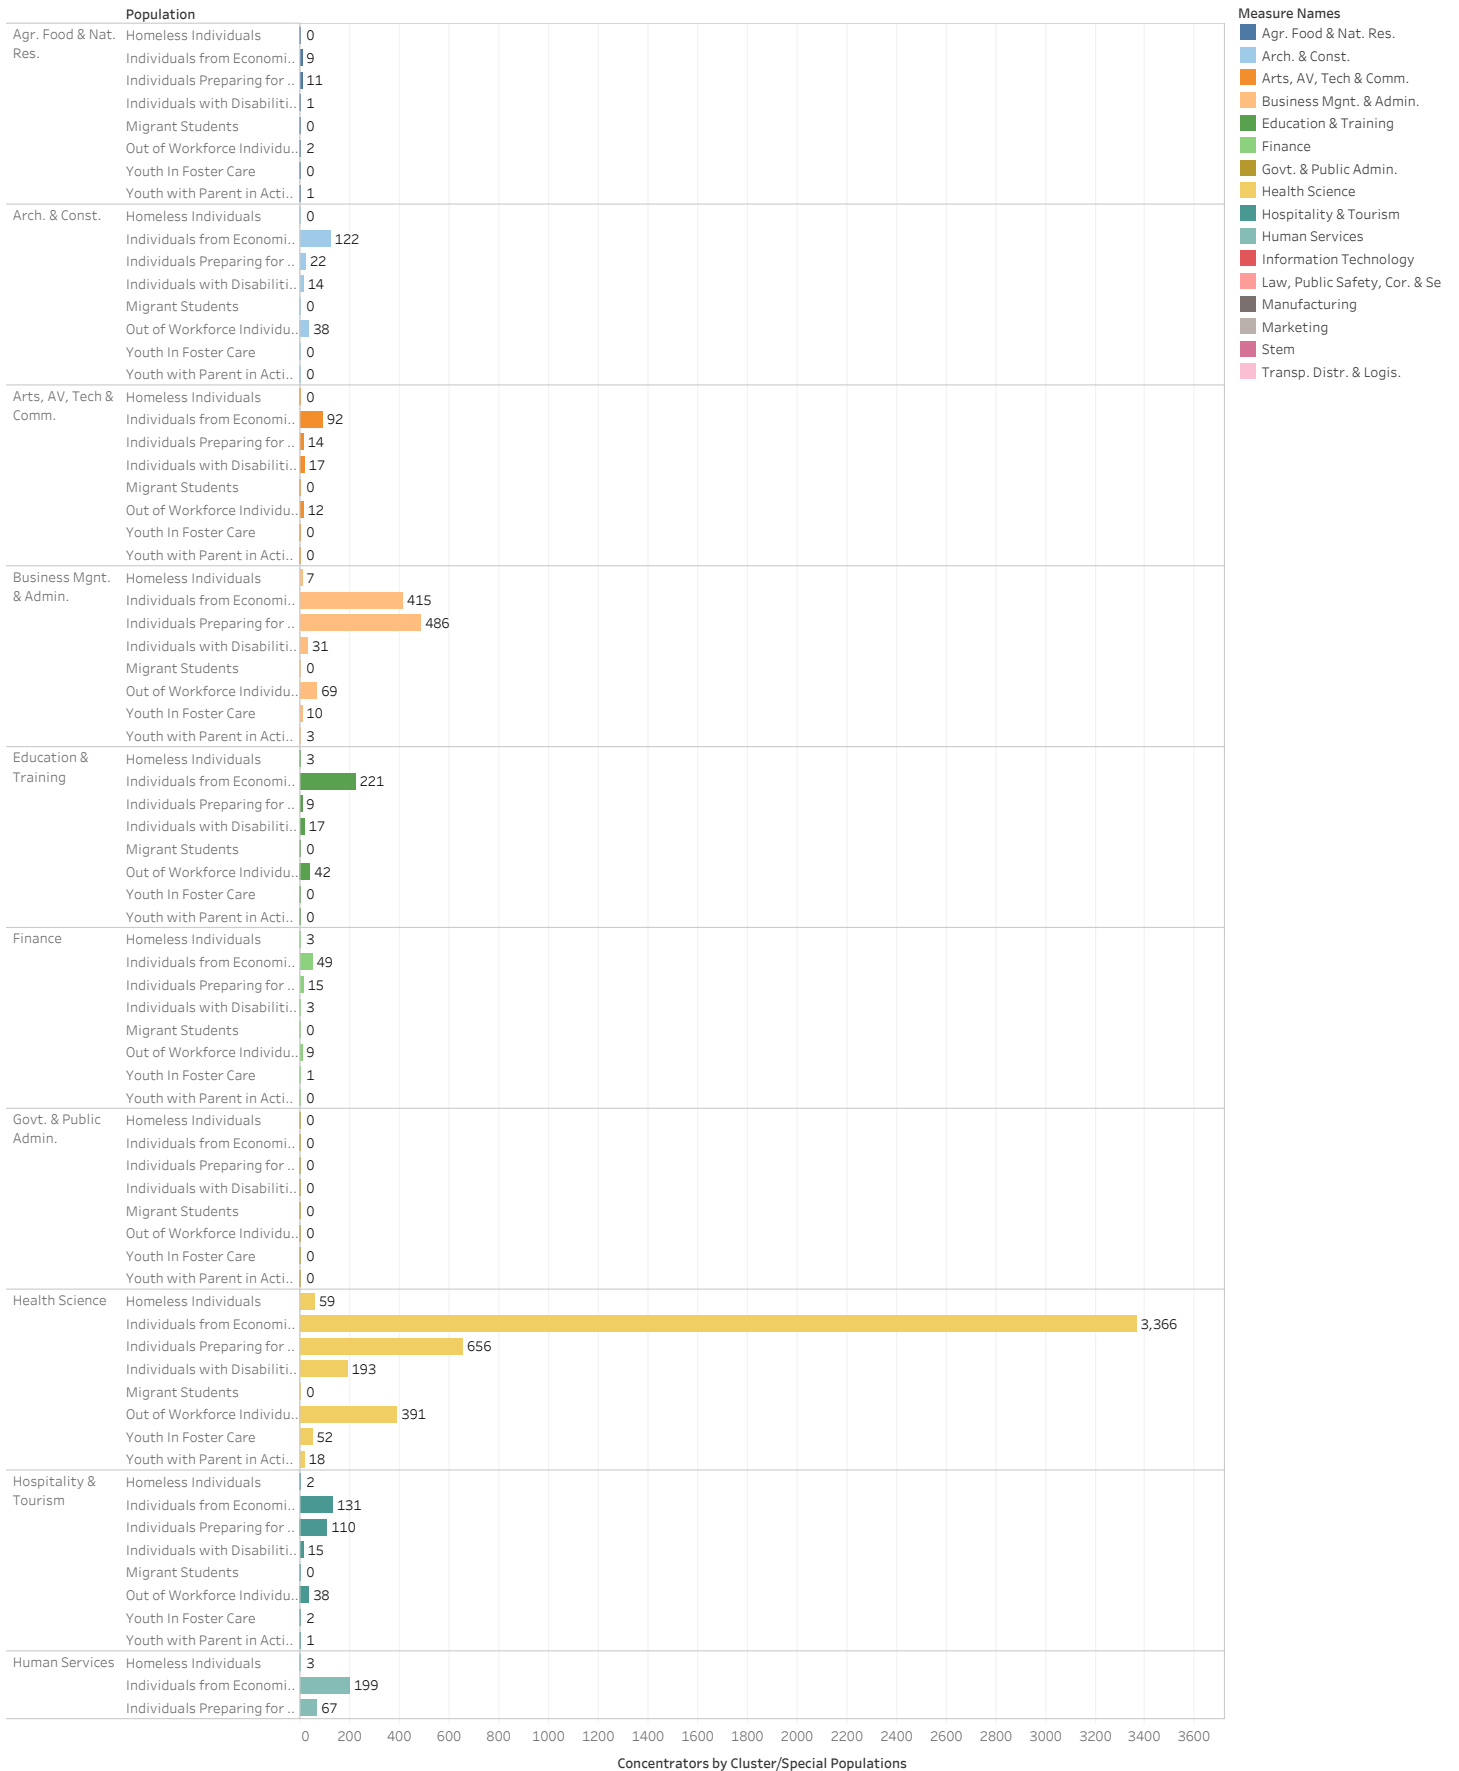

Program Year 2021 Cohort  
Arkansas Concentrators

**Concentrator**

A student that has declared intent in a CTE program of study and has earned 12 credit hours or has completed a program that requires less than 12 hours.