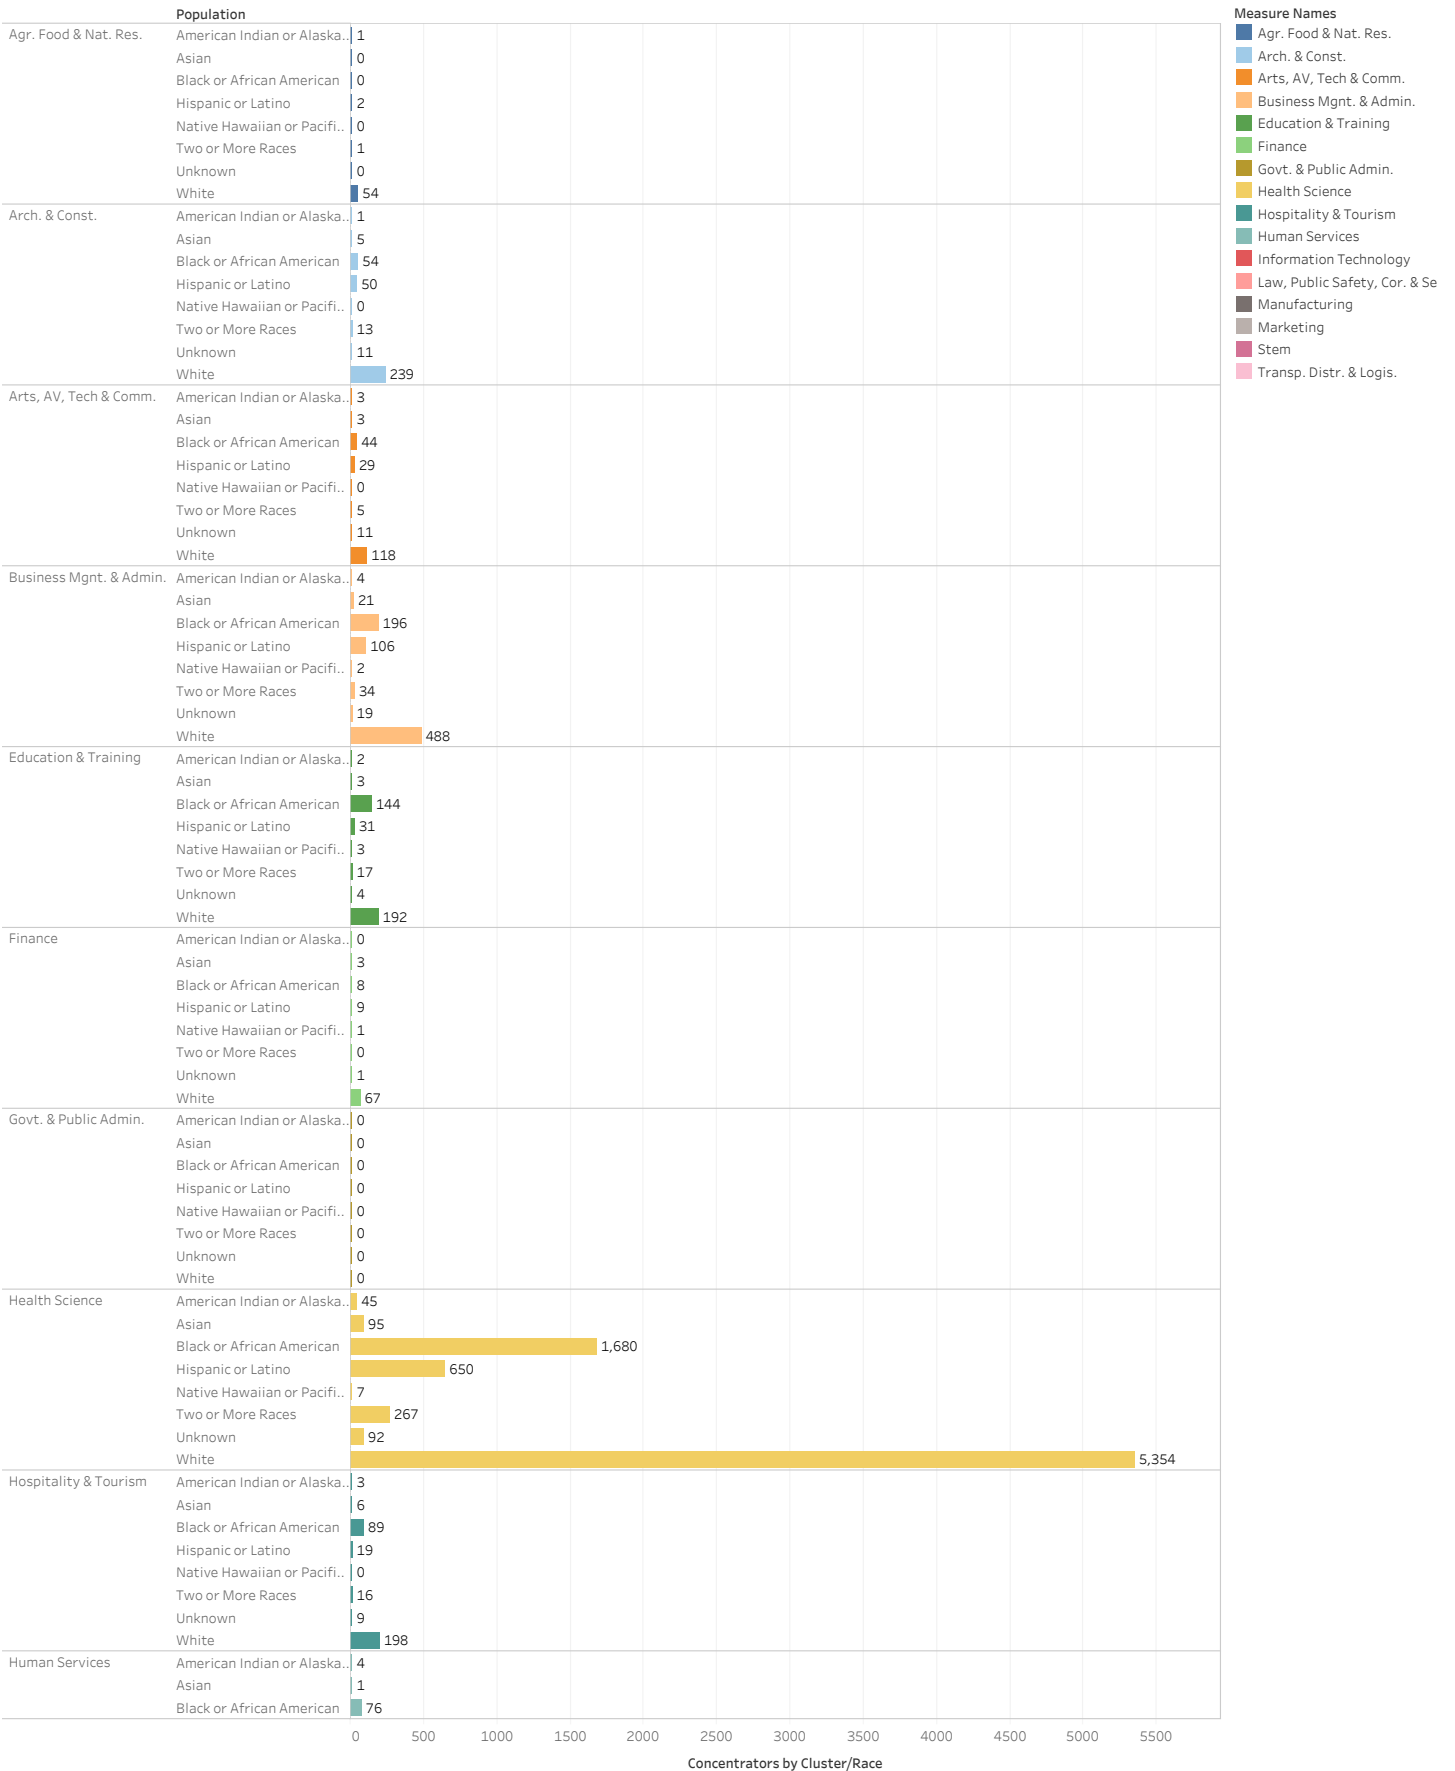

Program Year 2021 Cohort  
Arkansas Concentrators

**Concentrator**  
A student that has declared intent in a CTE program of study and has earned 12 credit hours or has completed a program that requires less than 12 hours.