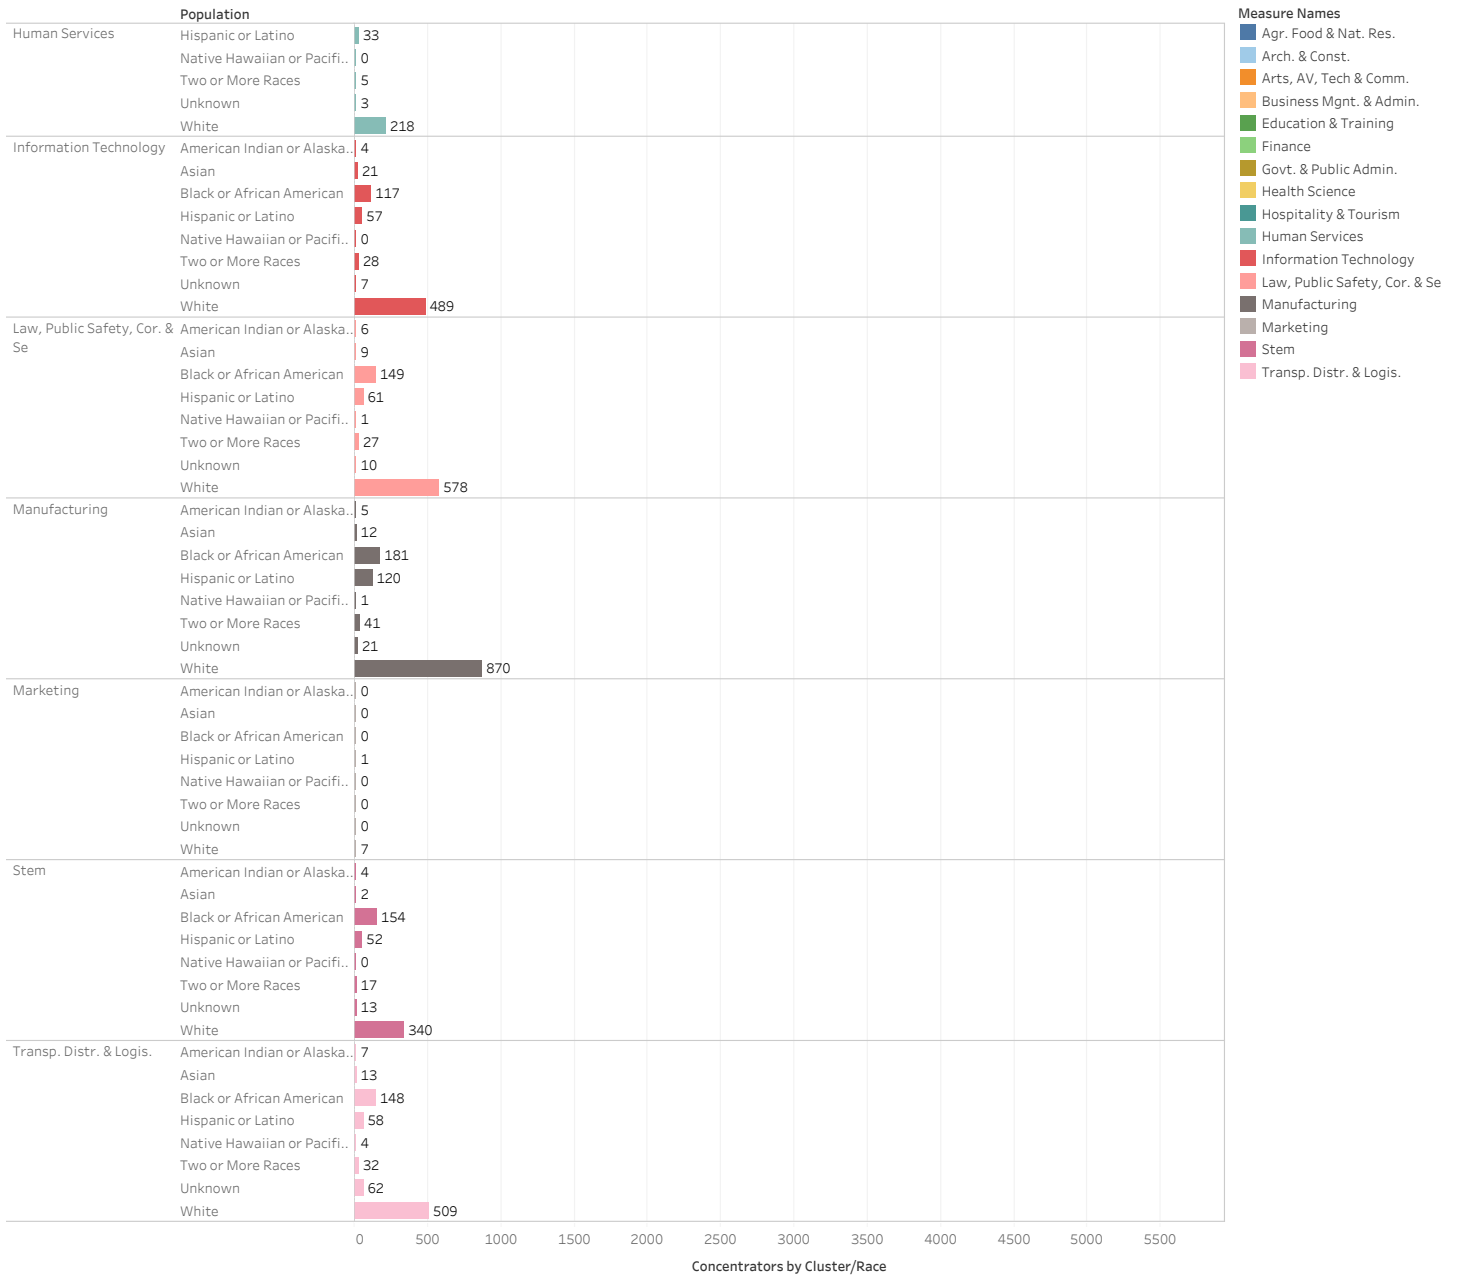

Program Year 2021 Cohort  
Arkansas Concentrators

**Concentrator**  
A student that has declared intent in a CTE program of study and has earned 12 credit hours or has completed a program that requires less than 12 hours.