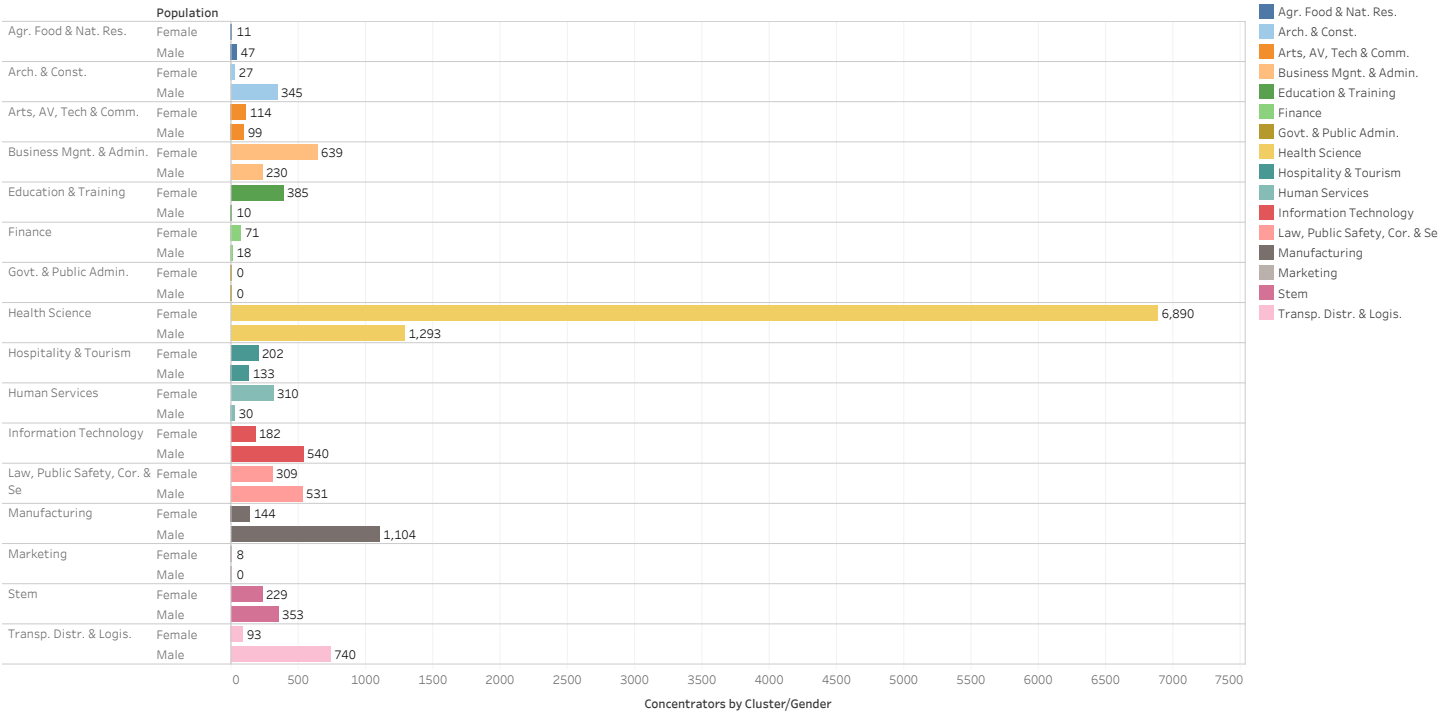

Program Year 2021 Cohort
Arkansas Concentrators

Concentrator
A student that has declared intent in a CTE program of study and has earned 12 credit hours or has completed a program that requires less than 12 hours.